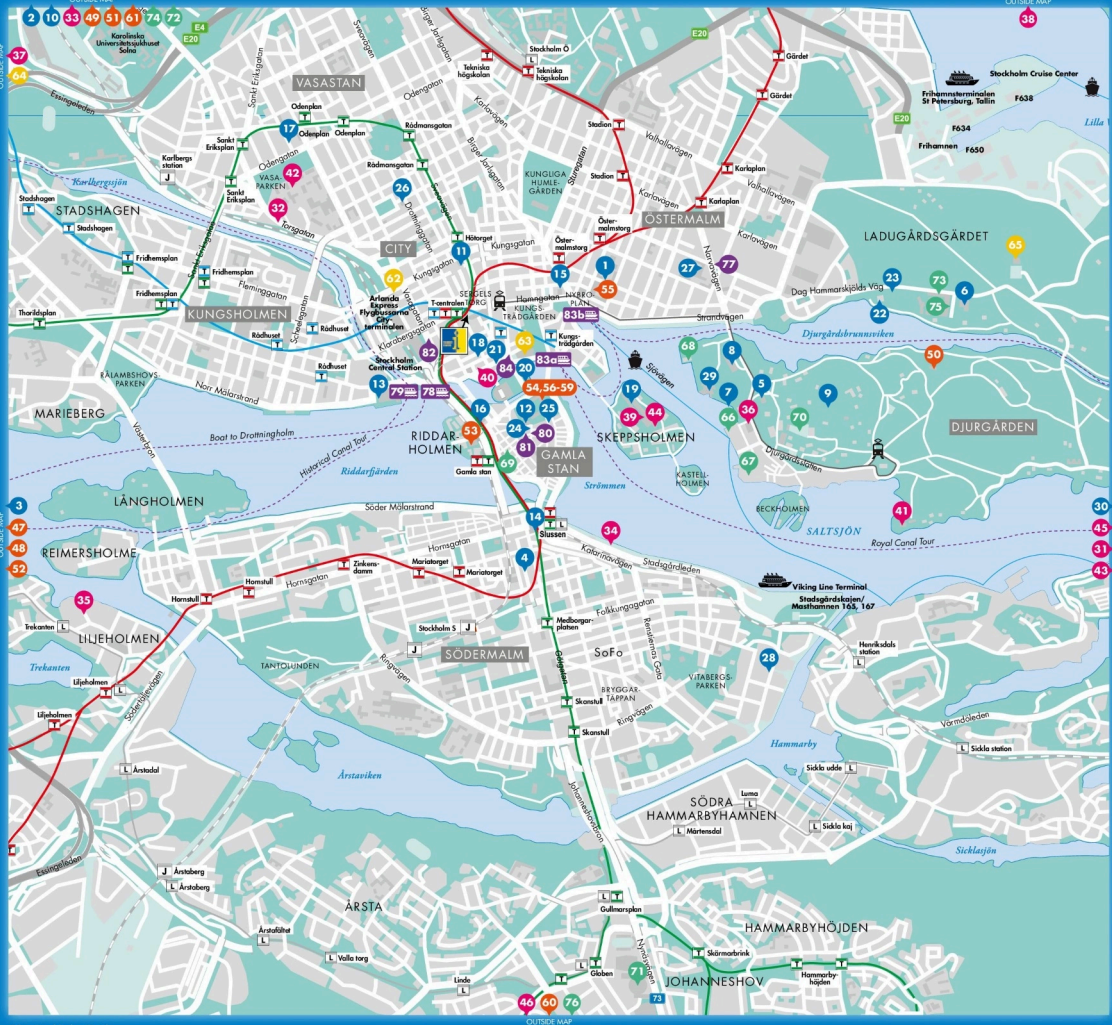

All of this is included in The Stockholm Card!

CULTURE & HISTORY

ART & ARCHITECTURE

ROYAL

ENTERTAINMENT

1. 62 Casino Cosmopol
2. 63 Royal Opera House
3. 64 Sölvalla
4. 65 The Kakås Tower

FAMILY-FRIENDLY

SIGHTSEEING

Look for this symbol – The Stockholm Card is valid here!